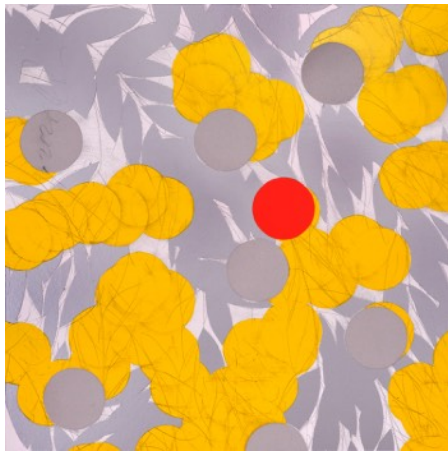

**MIMOSA WITH BLUE, APRIL 24,  
2024**

**MIMOSA WITH GREEN, APRIL  
24, 2024**

**MIMOSA WITH RED, APRIL 24,  
2024**

**MIMOSA WITH ORANGE, APRIL  
24, 2024**

## **Donald Sultan**

*Mimosas (Details Suite)*

2024

Silkscreen with enamel inks and sand on Rising 4-ply museum board

22 x 22 inches (56 x 56 cm)

Edition: 50